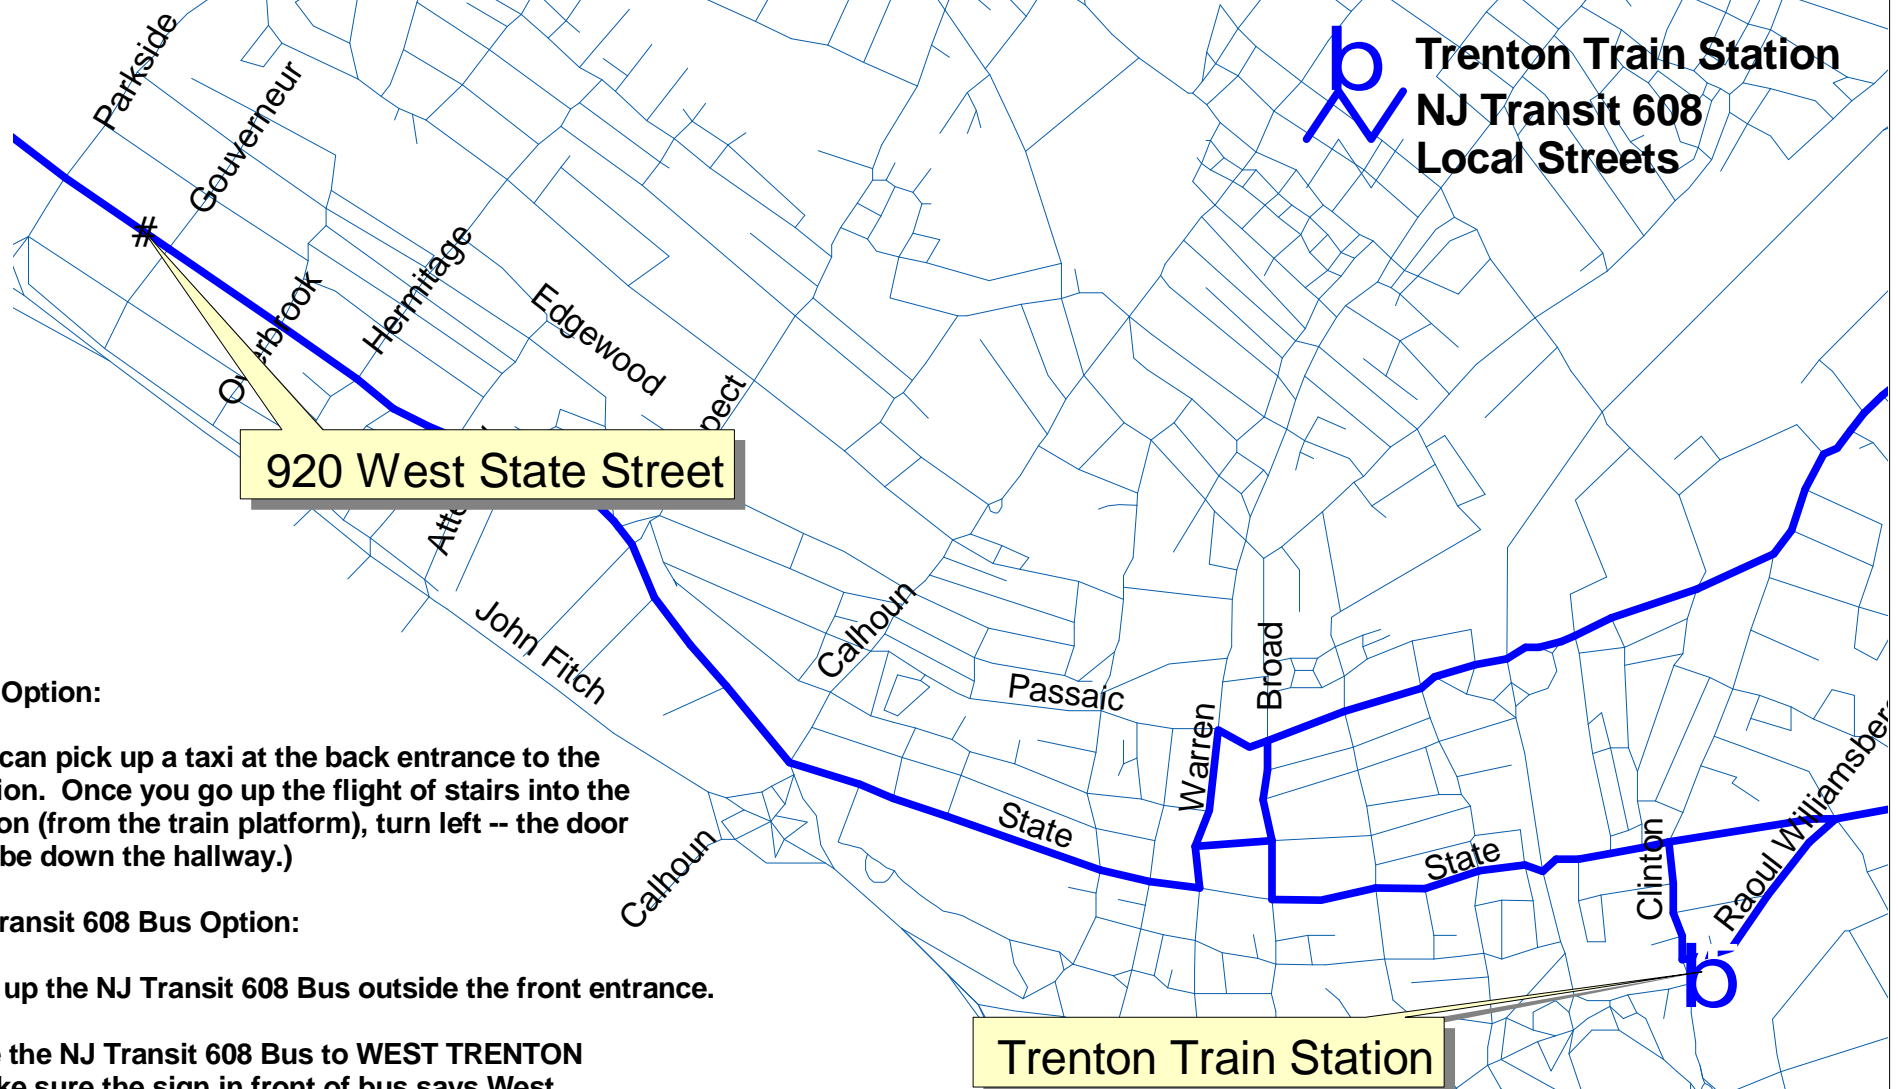

Trenton Train Station to 920 W. State Street

 Trenton Train Station
NJ Transit 608
Local Streets

Taxi Option:

You can pick up a taxi at the back entrance to the station. Once you go up the flight of stairs into the station (from the train platform), turn left -- the door will be down the hallway.)

NJ Transit 608 Bus Option:

Pick up the NJ Transit 608 Bus outside the front entrance.

Take the NJ Transit 608 Bus to WEST TRENTON (make sure the sign in front of bus says West Trenton)

Your stop will be ~ 15 minutes once you leave the train station.

Tip: Sit up front near the driver and tell him/her where you want to go. S/he will be able to tell you where to get off the bus.

This option should be \$1.00 one way.

Greater Mercer TMA
LEADING THE WAYS TO WORK