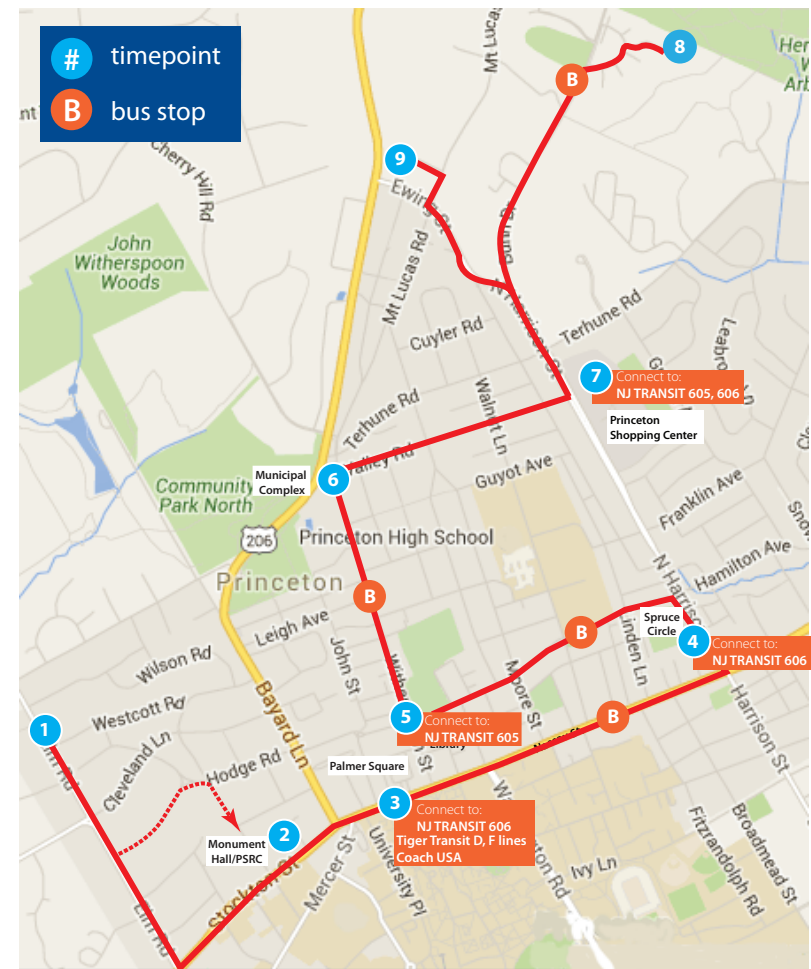

## Travel To Princeton Shopping Center

Elm Court/ Harriet Bryan	Monument Hall/PSRC	Nassau at Palmer Square	Harrison/ Spruce Circle	Witherspoon/ Wiggins	Witherspoon/ Valley	Princeton Shopping Center	Princeton Community Village
<i>Map Reference</i>							
1	2	3	4	5	6	7	8
9:40 AM	9:45	9:48	9:53	9:57	10:00	10:04	10:08
10:50	10:55	10:58	11:03	11:07	11:10	11:14	11:18
12:00 PM	12:05	12:08	12:13	12:17	12:20	12:24	12:28
1:10	1:15	1:18	1:23	1:27	1:30	1:34	1:38
2:20	2:25	2:28	2:33	2:37	2:40	2:44	2:48
3:30	3:35	3:38	3:43	3:47	3:50	3:54	3:58

## Travel To Downtown and Elm Court

Redding Circle	Princeton Shopping Center	Witherspoon/ Valley	Witherspoon/ Wiggins	Harrison/ Spruce Circle	Nassau at Palmer Square	Monument Hall/PSRC	Elm Court/ Harriet Bryan
<i>Map Reference</i>							
9	7	6	5	4	3	2	1
	(Leaves)					9:30 AM	9:35
10:12	10:21	10:25	10:28	10:32	10:36	10:40	10:45
11:22	11:31	11:35	11:38	11:42	11:46	11:50	11:55
12:32 PM	12:41	12:45	12:48	12:52	12:56	1:00	1:05
1:42	1:51	1:55	1:58	2:02	2:06	2:10	2:15
2:52	3:01	3:05	3:08	3:12	3:16	3:20	3:25
4:02	4:11	4:15	4:18	4:22	4:26	4:30	

### How to ride freeB

The freeB Neighborhood bus service provides mid-day transportation around town on a fixed route.

- Most freeB bus stops are marked with a "B" sign; however the bus will stop at NJ TRANSIT bus stops and anywhere along the route for passengers where it is safe to do so.
- Scheduled timepoints are listed on this schedule. If you are between two timepoints, use the earlier timepoint to estimate the arrival time of the bus.
- There are two freeB bus stops at Princeton Shopping Center – Rite Aid and McCaffreys. Passengers parking at the shopping center are asked to park at the south end of the parking lot across from the stores.